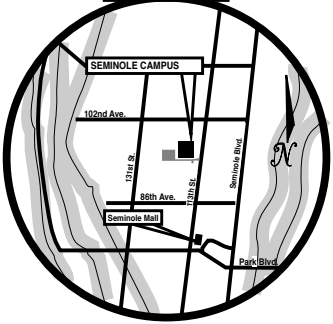

Seminole Campus

Seminole Campus

9200 113th St. N
Seminole

KEY	
	ACCESS TO DISABLED PARKING
	DISABLED ACCESSIBLE DOORS

Seminole Campus Room Codes

- CC - Library Annex - Conference Center
- DL - Dental building
- LI - Dennis L. Jones Community Library at Seminole Campus
- MA - Maintenance
- PH - Pharmacy
- PK - Parking
- PW - Portables West
- PW 701 - Restrooms and Drinking fountains
- PW 702 - Faculty offices
- PW 703 - Classroom
- PW 704 - Classroom
- PW 705 - Classroom
- PW 706 - Classroom
- SC - Lurie Civic Building
Seminole Chamber of Commerce
- TL - Technology Learning
- UP - C.W. Bill Young University Partnership Center building
Veteran Services

AREA MAP

SEMINOLE CAMPUS

Home | Friends Partners | About | Locations | Seminole Campus

ABOUT SPC

- Allstate Center
- Bay Pines STEM Center
- Cleawater Campus
- Downtown Center
- EpiCenter
- Health Education Center
- Midtown Center
- Seminole Campus**
- St. Petersburg Gibbs Campus
- Tarpon Springs Campus
- Veterinary Technology Center
- Services by Campus
- Community Enrichment Facilities

DIRECTIONS

The St. Petersburg College Seminole Campus is located at 9200 113th St. N., Seminole, FL 33772.

- [Campus map](#)
- [College Bookstore](#)

DOWNLOAD SEMINOLE CAMPUS MAP

PROVOST OFFICE, BLDG UP, ROOM 222 | 727-394-6110