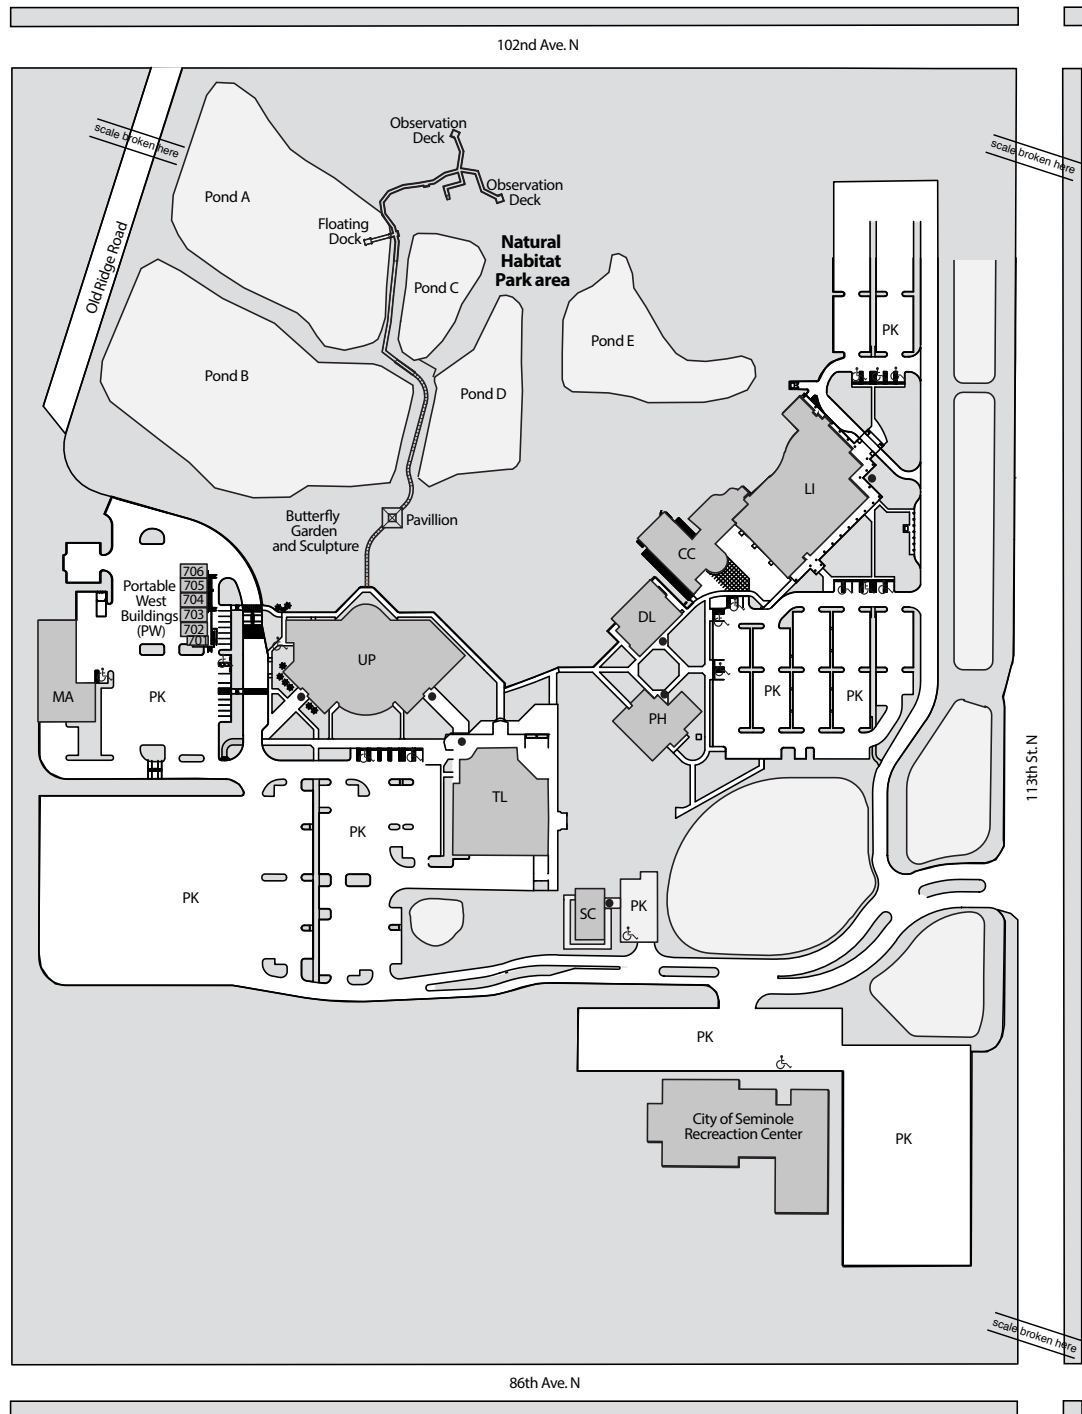

Seminole Campus

Seminole Campus

9200 113th St. N
Seminole

KEY	
	ACCESS TO DISABLED PARKING
	DISABLED ACCESSIBLE DOORS

Seminole Campus Room Codes

- CC - Library Annex - Conference Center
- DL - Dental building
- LI - Dennis L. Jones Community Library at Seminole Campus
- MA - Maintenance
- PH - Pharmacy
- PK - Parking
- PW - Portables West
- PW 701 - Restrooms and Drinking fountains
- PW 702 - Faculty offices
- PW 703 - Classroom
- PW 704 - Classroom
- PW 705 - Classroom
- PW 706 - Classroom
- SC - Lurie Civic Building
Seminole Chamber of Commerce
- TL - Technology Learning
- UP - C.W. Bill Young University Partnership Center building
Veteran Services

AREA MAP

SEMINOLE CAMPUS

Home | Friends Partners | About | Locations | Seminole Campus

ABOUT SPC

- Allstate Center
- Bay Pines STEM Center
- Cleawater Campus
- Downtown Center
- EpiCenter
- Health Education Center
- Midtown Center
- Seminole Campus**
- St. Petersburg Gibbs Campus
- Tarpon Springs Campus
- Veterinary Technology Center
- Services by Campus
- Community Enrichment Facilities

REGISTRATION HOURS

Monday - Thursday
8:30 a.m. to 5:30 p.m.

Friday
8:30 a.m. to 1 p.m.

SEMINOLE CAMPUS: PART OF THE COMMUNITY

Opened in 1998, SPC's [Seminole Campus](#) is nestled among 100 acres of beautiful pine woodlands and is adjacent to the Seminole Recreation Center. The campus features a free-standing solar energy structure and is home to: