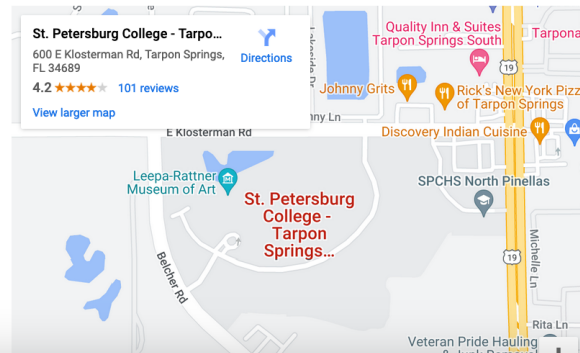

GET DIRECTIONS

The St. Petersburg College Tarpon Springs Campus is located at 600 E. Klosterman Road, Tarpon Springs, FL 34683.

- [Campus map](#)
- [College Bookstore](#)
- [Tarpon Springs Campus website](#)