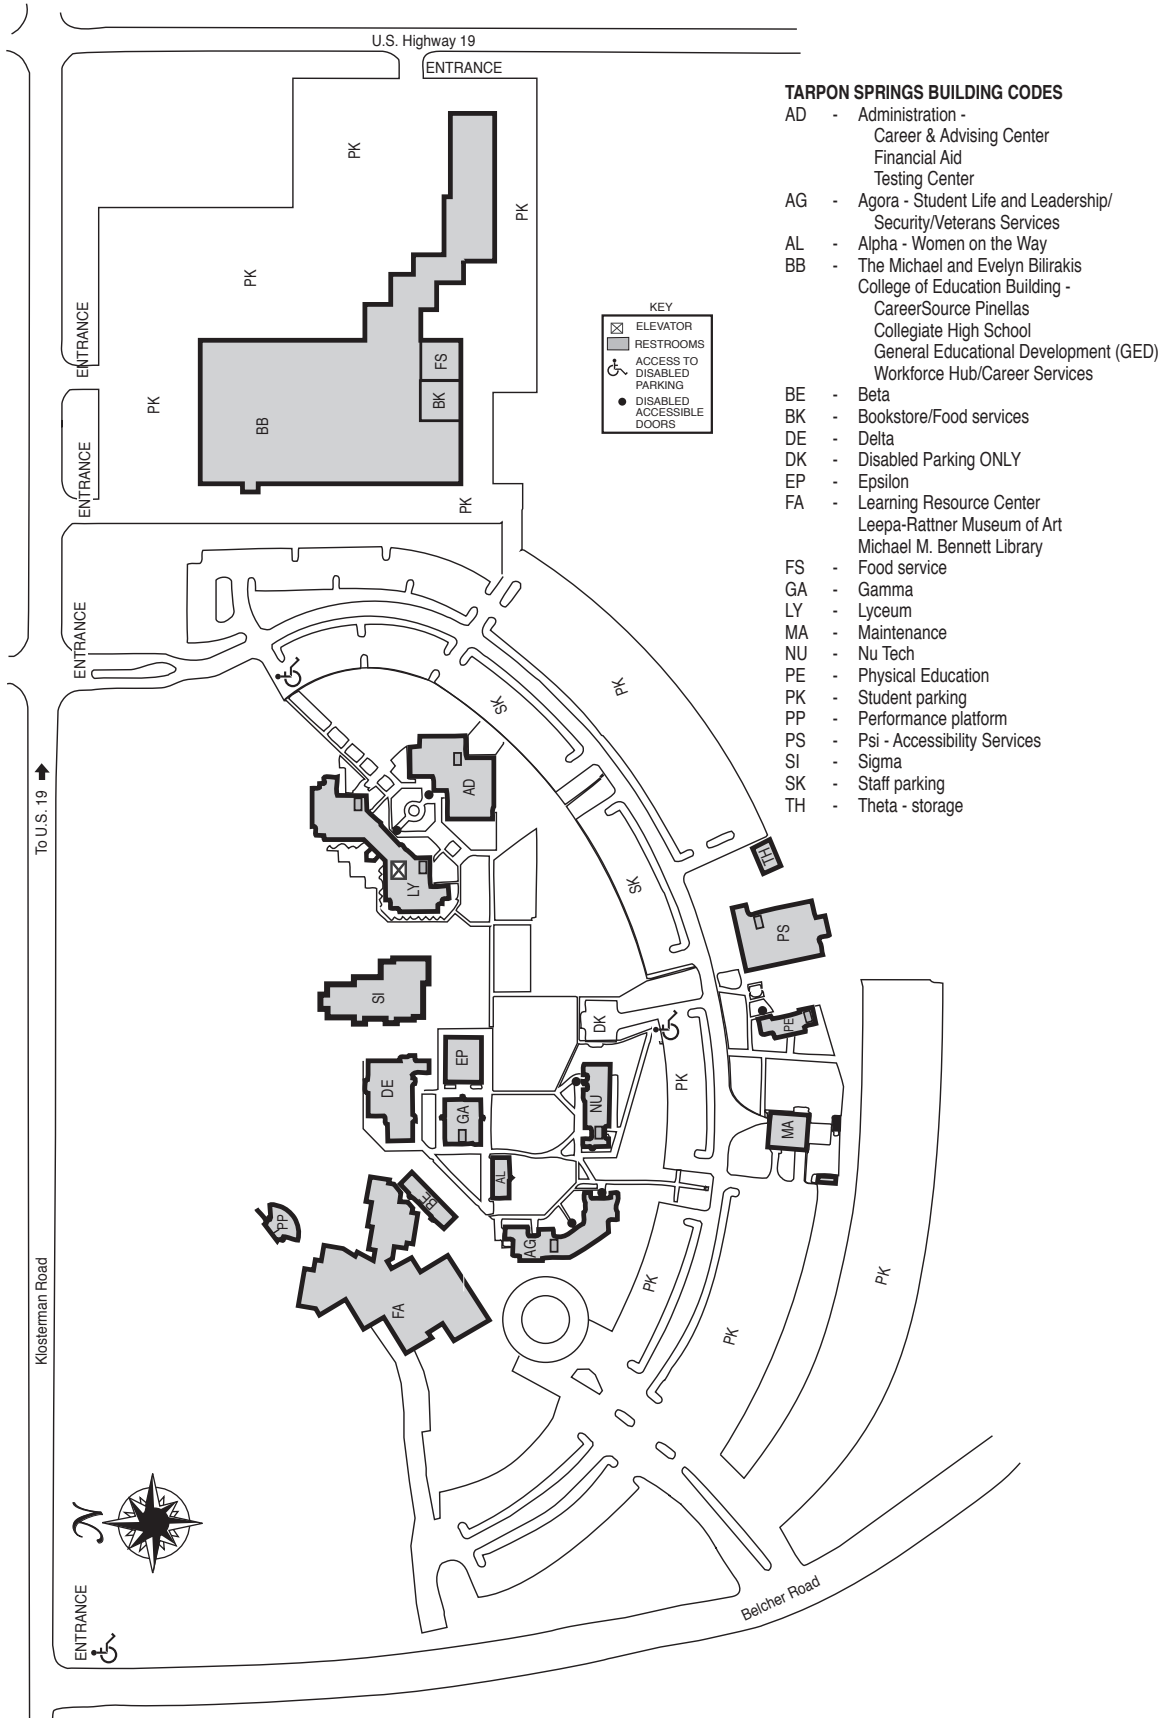

Tarpon Springs Campus

Tarpon Springs Campus
600 Klosterman Road
Tarpon Springs