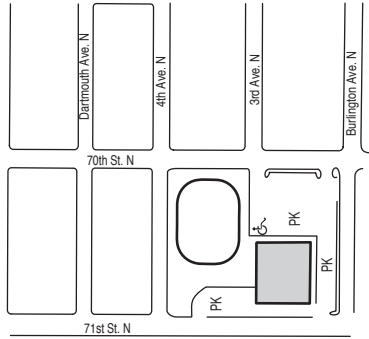

KEY

- ACCESS TO DISABLED PARKING
- DISABLED ACCESSIBLE DOORS
- ELEVATOR
- BICYCLE PATH FROM THE PINELLAS TRAIL

Parking codes	
	- Accessibility Parking
MK	- Motorcycle Parking
LP	- Library Parking
PK	- Student Parking
SK	- Staff Parking
VP	- Visitor Parking