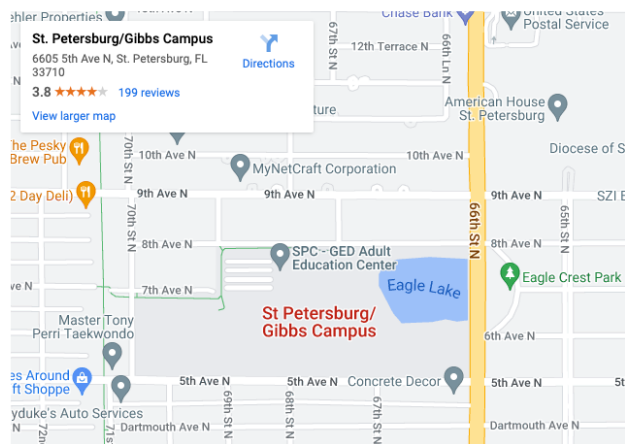

LOCATION

The St. Petersburg/Gibbs Campus is located at 6605 Fifth Ave. N., St. Petersburg, FL 33710.

- [Campus map](#)
- [College Bookstore](#)

REGISTRATION HOURS

Monday - Thursday
8:30 a.m. to 5:30 p.m.
Friday
8:30 a.m. to 1 p.m.