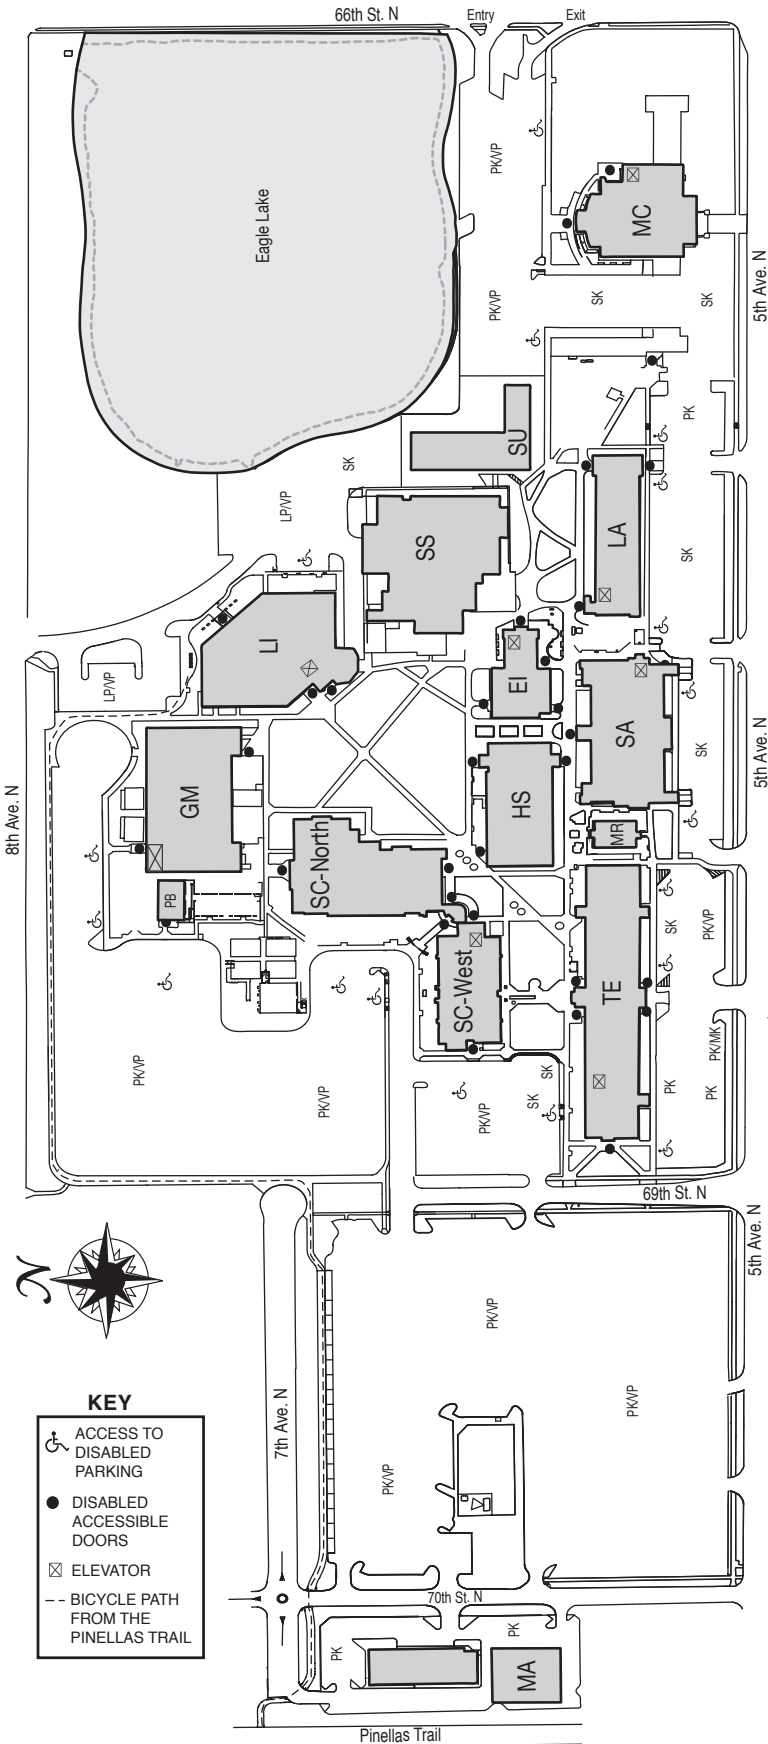

KEY

- ACCESS TO DISABLED PARKING
- DISABLED ACCESSIBLE DOORS
- ELEVATOR
- BICYCLE PATH FROM THE PINELLAS TRAIL

- | Parking codes | |
|---------------|-------------------------|
| | - Accessibility Parking |
| MK | - Motorcycle Parking |
| LP | - Library Parking |
| PK | - Student Parking |
| SK | - Staff Parking |
| VP | - Visitor Parking |