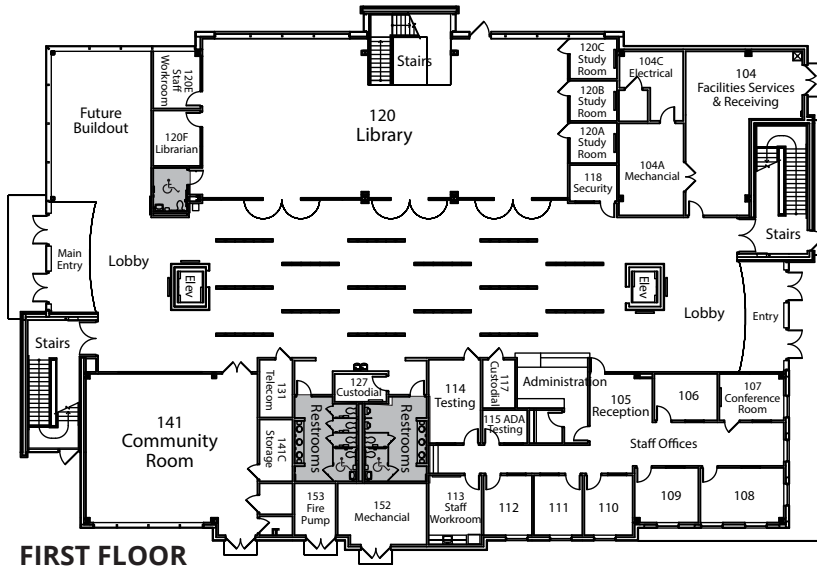

SPC Midtown Center

Midtown Center
 1300 22nd Street S
 St. Petersburg

SPC Midtown Room Codes

- MT 318 - Adjunct Faculty
- MT 324 - Biology Lab
- MT 205 - Classroom
- MT 207 - Classroom
- MT 217 - Classroom
- MT 219 - Classroom
- MT 225 - Classroom
- MT 236 - Classroom
- MT 332 - Classroom
- MT 236 - Classroom
- MT 141 - Community Room
- MT 204 - Computer Lab
- MT 322 - Computer Lab
- MT 107 - Conference Room
- MT 306 - Conference Room
- MT 104 - Facilities Services & Receiving
- MT 201 - Learning Support Center
- MT 120 - Library
- MT 234 - Math Studio
- MT 330 - Physical Science Lab
- MT 105 - Reception, 106, 108-112 Staff Offices
- MT 305 - Reception, 307-317 Faculty Offices
- MT 328 - Science Prep
- MT 118 - Security
- MT 339B - Student Government
- MT 339 - Student Workroom
- MT 113 - Staff Workroom
- MT 321 - Staff Workroom
- MT 120A - Study Room
- MT 120B - Study Room
- MT 120C - Study Room
- MT 320 - Technology Resources
- MT 114 - Testing
- MT 206 - Writing Studio

FIRST FLOOR

SECOND FLOOR

THIRD FLOOR

MIDTOWN CENTER

[Home](#) | [Friends Partners](#) | [About](#) | [Locations](#) | [Midtown Center](#)

ABOUT SPC

- Allstate Center
- Bay Pines STEM Center
- Cleawater Campus
- Downtown Center
- EpiCenter
- Health Education Center
- Midtown Center**
- Seminole Campus
- St. Petersburg Gibbs Campus
- Tarpon Springs Campus
- Veterinary Technology Center
- Services by Campus
- Community Enrichment Facilities