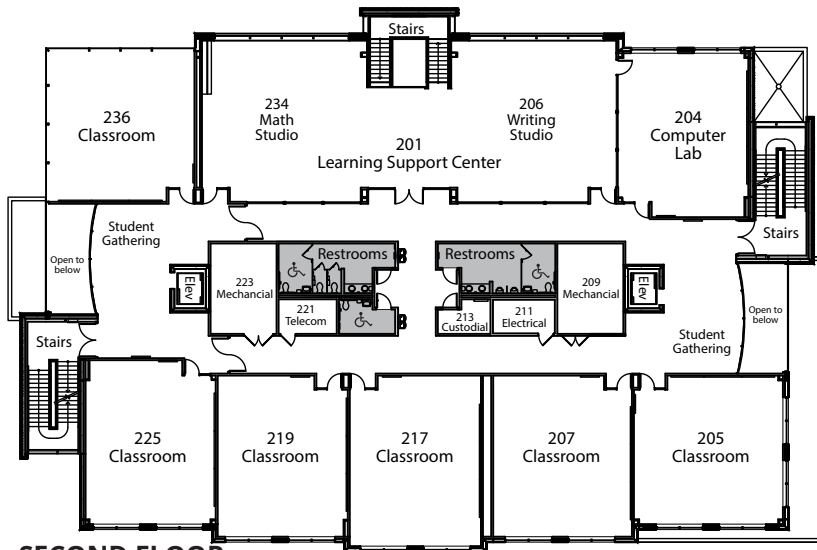

SECOND FLOOR