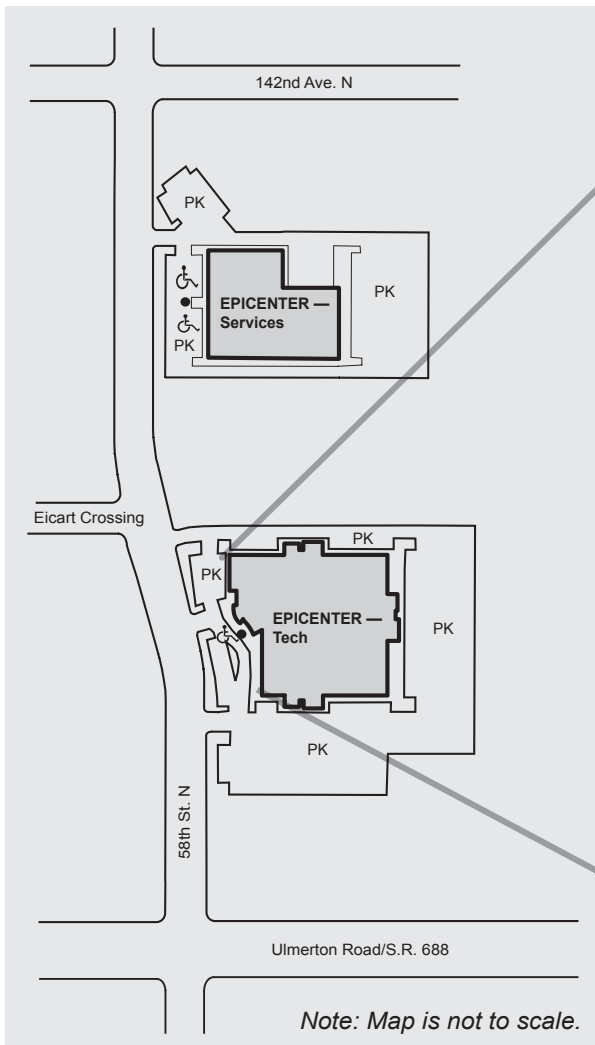

SPC EpiCenter Tech Classroom locations

EpiCenter Tech
13805 58th St. N, Clearwater

EpiCenter — Services
14025 58th St. N, Clearwater

Second Floor

First Floor

EpiCenter Room Codes

- AP - Academic Programs
- ASA - Academic & Student Affairs
- BP - Baccalaureate Programs
- CB - Collaborative Labs
- CCIT - College of Computer and Information Technology
- CF - Cafeteria
- COB - College of Business
- CSP - CareerSource Pinellas (formerly WorkNet Pinellas)
- CT - Corporate Training

- CVB - Pinellas County Convention & Visitors Bureau
- ED - Pinellas County Economic Development
- FS - Food service
- MR - Meeting rooms
- PC - Pinellas County
- SS - Student Services
- UPC - University Partnership Center