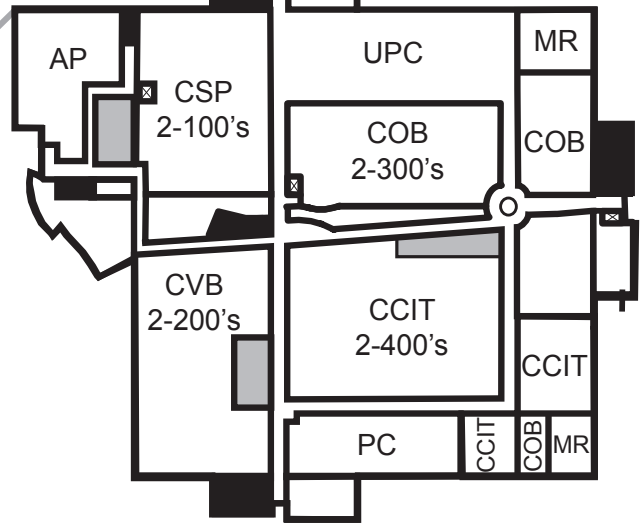

SPC EpiCenter Tech Classroom locations

EpiCenter Tech
13805 58th St. N, Clearwater

EpiCenter — Services
14025 58th St. N, Clearwater

Second Floor

First Floor

EpiCenter Room Codes

- AP - Academic Programs
- ASA - Academic & Student Affairs
- BP - Baccalaureate Programs
- CB - Collaborative Labs
- CCIT - College of Computer and Information Technology
- CF - Cafeteria
- COB - College of Business
- CSP - CareerSource Pinellas (formerly WorkNet Pinellas)
- CT - Corporate Training