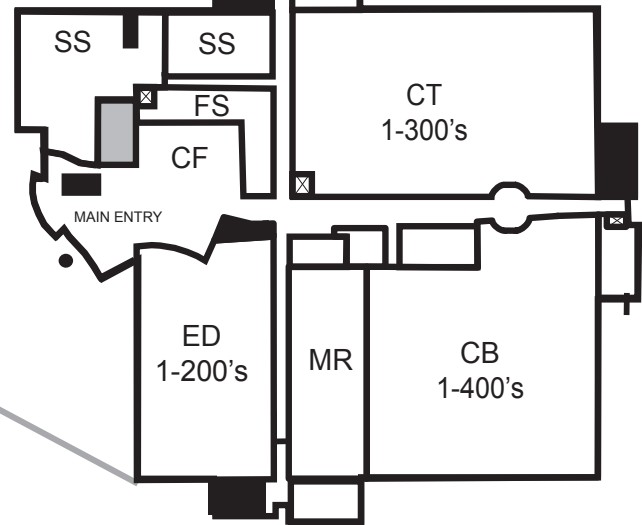

SPC EpiCenter Tech Classroom locations

EpiCenter Tech
13805 58th St. N, Clearwater

EpiCenter — Services
14025 58th St. N, Clearwater

Second Floor

First Floor

EpiCenter Room Codes

- AP - Academic Programs
- ASA - Academic & Student Affairs
- BP - Baccalaureate Programs
- CB - Collaborative Labs
- CCIT - College of Computer and Information Technology
- CF - Cafeteria
- COB - College of Business
- CSP - CareerSource Pinellas (formerly WorkNet Pinellas)
- CT - Corporate Training