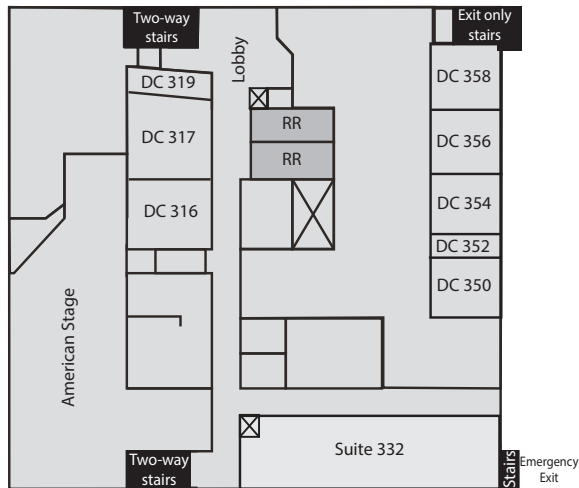

# SPC Downtown

**SPC Downtown**  
244 Second Ave. N  
St. Petersburg

**KEY**

- RESTROOMS
- ACCESS TO DISABLED PARKING
- DISABLED ACCESSIBLE DOORS
- ELEVATOR
- STAIRS
- CONSTRUCTION

**FIRST FLOOR**

**SECOND FLOOR**

**THIRD FLOOR**

**FOURTH FLOOR**