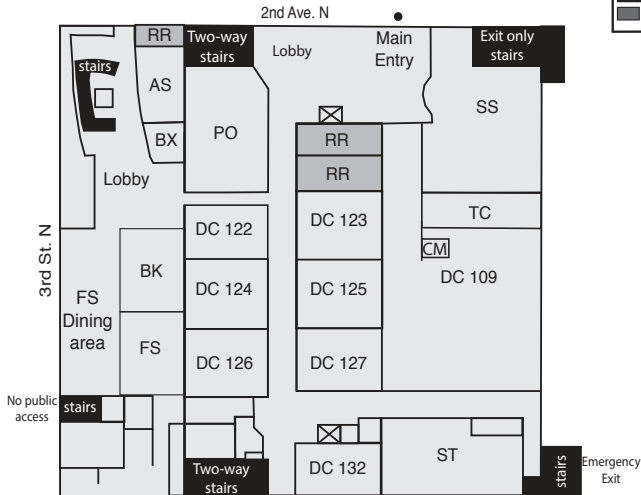

# SPC Downtown

**SPC Downtown**  
244 Second Ave. N  
St. Petersburg

**KEY**

- RESTROOMS
- ACCESS TO DISABLED PARKING
- DISABLED ACCESSIBLE DOORS
- ELEVATOR
- STAIRS
- CONSTRUCTION

**FIRST FLOOR**

**SECOND FLOOR**

**THIRD FLOOR**

**FOURTH FLOOR**