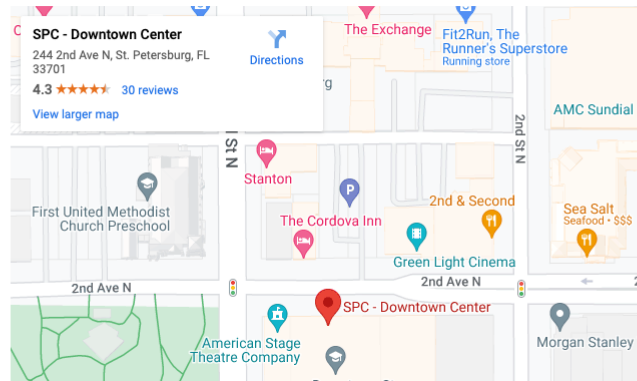

## LOCATION

The St. Petersburg College Downtown Center is located at 244 Second Ave. N., St. Petersburg, FL 33701.

Please see information regarding [student parking at the Downtown Center](#).

- [Campus map](#)
- [College Bookstore](#)