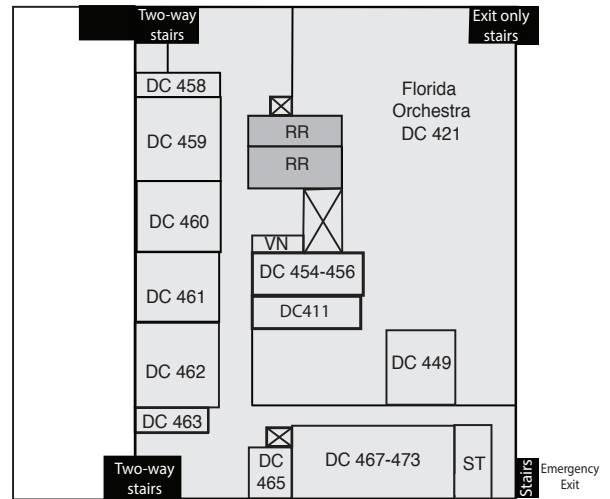

# SPC Downtown

**SPC Downtown**  
244 Second Ave. N  
St. Petersburg

**KEY**

- RESTROOMS
- ACCESS TO DISABLED PARKING
- DISABLED ACCESSIBLE DOORS
- ELEVATOR
- STAIRS
- CONSTRUCTION

**FIRST FLOOR**

**SECOND FLOOR**

**THIRD FLOOR**

**FOURTH FLOOR**