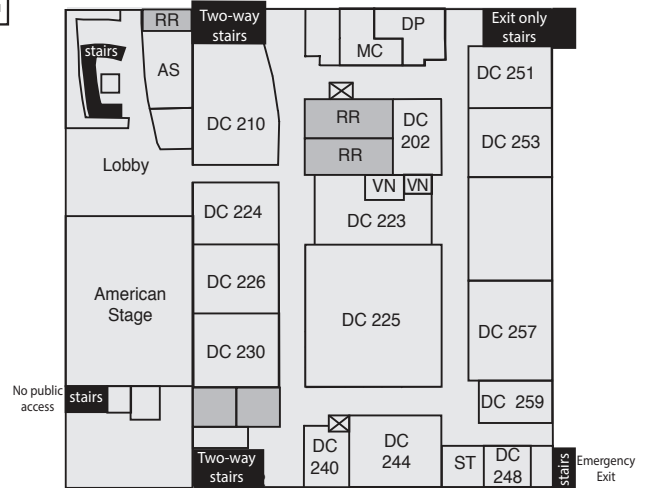

# SPC Downtown

**SPC Downtown**  
244 Second Ave. N  
St. Petersburg

**KEY**

- RESTROOMS
- ACCESS TO DISABLED PARKING
- DISABLED ACCESSIBLE DOORS
- ELEVATOR
- STAIRS
- CONSTRUCTION

**FIRST FLOOR**

**SECOND FLOOR**

**THIRD FLOOR**

**FOURTH FLOOR**