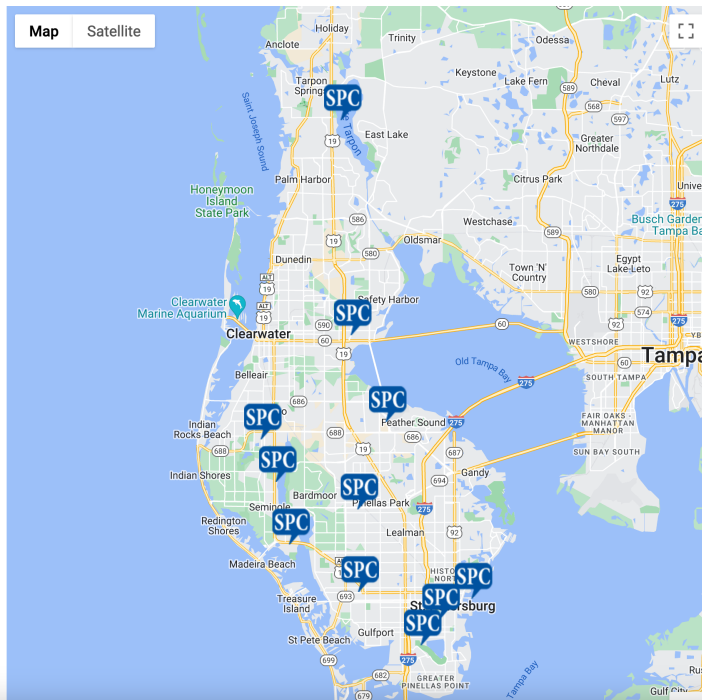

ST. PETERSBURG COLLEGE LOCATIONS

Home | Friends Partners | About | St. Petersburg College Locations

- ABOUT SPC**
- Allstate Center
 - Bay Pines STEM Center
 - Clearwater Campus
 - Downtown Center
 - EpiCenter
 - Health Education Center
 - Midtown Center
 - Seminole Campus
 - St. Petersburg Gibbs Campus
 - Tarpon Springs Campus
 - Veterinary Technology Center
 - Services by Campus
 - Community Enrichment Facilities

CAMPUS MAPS AND DIRECTIONS

Allstate Center
3200 34th St. S
St. Petersburg, FL 33711
[Campus Map](#)

Bay Pines STEM Center
4723 Bay Pines Terrace
St. Petersburg, FL 33708

Clearwater Campus
2465 Drew St.
Clearwater, FL 33765
[Campus Map](#)